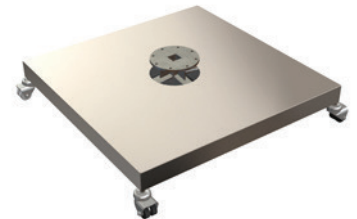

SIZE & CONFIGURATION

SQUARE

OCTAGON

2.5m / 8'2"

3.0m / 9'10"

3.5m / 11'6"

4.0m / 13'2"

FIXINGS

SURFACE PLATE

For deck, patio and concrete mounting.

IN-GROUND ANCHOR

For mounting with a concrete footing.

WALL FIXINGS

For when ground mounting isn't possible.

PORTABLE BASE

For complete customised maneuverability.