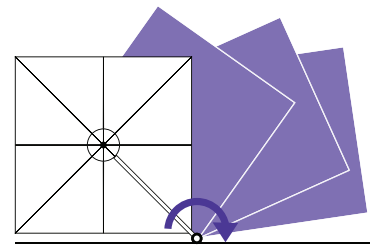

SERENITY™ Cantilever Umbrella

(Rotating Umbrella)

Weathermaster®

UNIQUE FEATURES

- 100% Sunbrella™ Marine solution-dyed fabric
- All fabrics can be cleaned, washed and are replaceable
- UV & Fade Resistant
- 10 year Sunbrella™ warranty
- Mould and Mildew Resistant
- Weight: 314 g/m²
- Sun protection - Skin Cancer Foundation's seal of approval

ROTATION

Rotates 360° (Ground Mounted)

Rotates 180° (Wall Mounted)

PATENT-PENDING TECHNOLOGY

SHADOWLIFT™

Gas-assisted, anti-gravity, easy lift. Shadowlift™ is the most advanced umbrella deployment system in the industry. Lift your world of shade with ease.

SIZE & CONFIGURATION

SQUARE

OCTAGON

2.5m / 8'2"

3.0m / 9'10"

3.5m / 11'6"

4.0m / 13'2"

FIXINGS