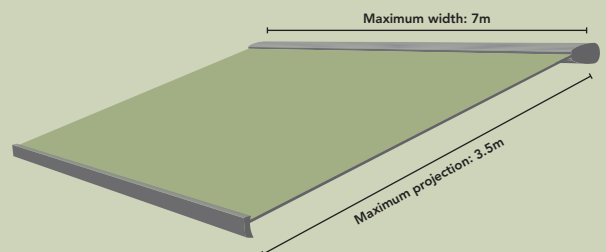

## What's great about this awning?

- Custom-made for your property
- Contemporary European design
- From 2.5 to 7 metres wide
- Range of projection: 2m, 2.5m, 3m or 3.5m
- Automated operation with remote and wall switch options available
- Can be integrated with home automation systems
- Extensive range of fabric colours
- Heavy-duty folding arms with high strength Dyneema® connections
- Full cassette housing protects awning from the elements when not in use
- Cassette and arm components available in anodised silver or white powder coat
- Décor kit for stylish finishing touches, available in three colour options
- Heavy-duty springs ensure optimum fabric tension at all times
- Three year guarantee

## Choose which size is right for you

Weathermaster Ultimo awnings are available in a variety of sizes, up to 7m x 3.5m. Talk to your Weathermaster consultant about available options.