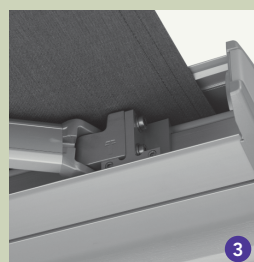

5 Choice of component colours

Arm and cassette components are available in silver anodized or white powder coat.

Weathermaster VIP Club

Become a member of the Weathermaster VIP Club and receive exclusive VIP-only offers. You can join online at weathermaster.co.nz

Contact us

Please contact Weathermaster on **0800 10 27 10** or visit us at weathermaster.co.nz

Guarantee

New Zealand Window Shades limited guarantees the Weathermaster Ultimo for a period of three years from the date of purchase.

Your stockist:

New Zealand Window Shades Ltd
PO Box 12 785, Penrose
Auckland 1642
New Zealand